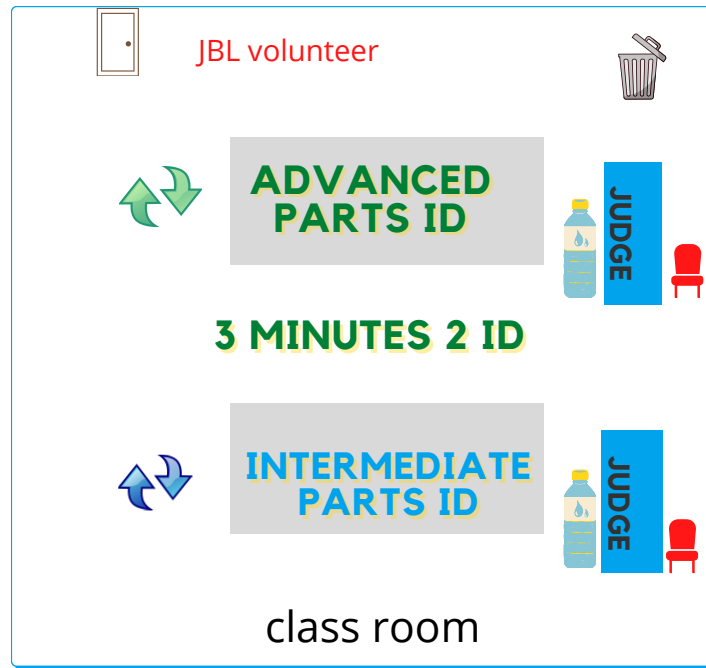

CHECK IN

INSTRUCTORS
SPONSORS JUDGES
VOLUNTEERS
ENTRY

SPONSOR PARKING BACK IN HOODS UP

STUDENT BLEACHERS

EAGLE INNOVATION CENTER
SPONSORS SET UP

AUTO LAB

EXIT

Students:
ENTER Parts ID testing thru side door
EXIT same way when done testing

STUDENTS FOR HANDS ON

CHECK IN

GHS Back Drop

Trophy Table with Medals display

Breakfast snacks

Bay Door - Entrance

Special Guest
Stephanie Nichols
Georgetown Area Car Club

Meet the
Instructor Tables