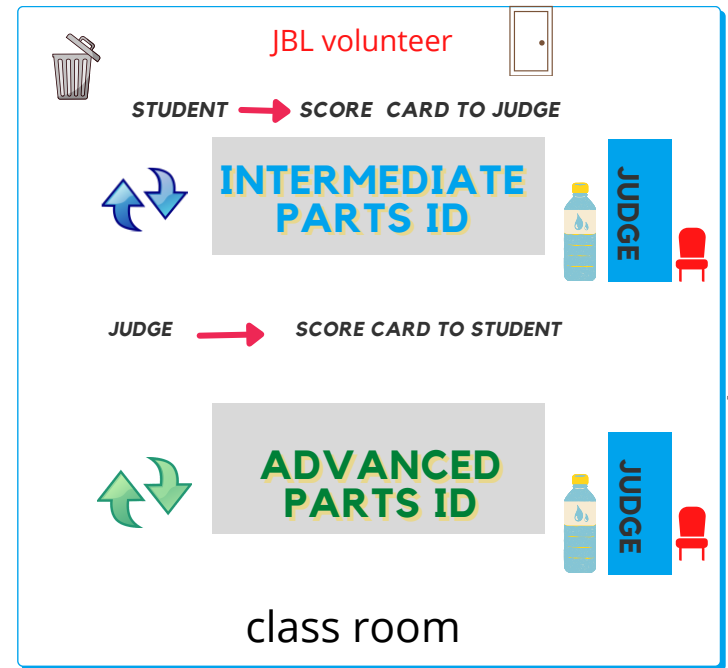

ALL DATA
ALL DATA
ALL DATA
ADVANCED

CANOPY
A/C DIAGNOSTICS
ADVANCED
TABLE + CHAIR

CANOPY
SCANNER
ADVANCED
TABLE + CHAIR

CANOPY
VIN WALK AROUND
MAZDA 6
INTRODUCTORY

CANOPY
VIN WALK AROUND
NISSAN MAXIMA
INTRODUCTORY

CHECK IN

INSTRUCTORS
SPONSORS JUDGES
VOLUNTEERS
ENTRY

SPONSOR PARKING BACK IN HOODS UP

STUDENT BLEACHERS

EAGLE INNOVATION CENTER
SPONSORS SET UP

AUTO LAB

EXIT

Students:
ENTER Parts ID testing thru side door
EXIT same way when done testing

STUDENTS FOR HANDS ON

CHECK IN

GHS Back Drop

Trophy Table with Medals display

Breakfast snacks

Bay Door - Entrance

Special Guest
Stephanie Nichols
Georgetown Area Car Club

Meet the
Instructor Tables